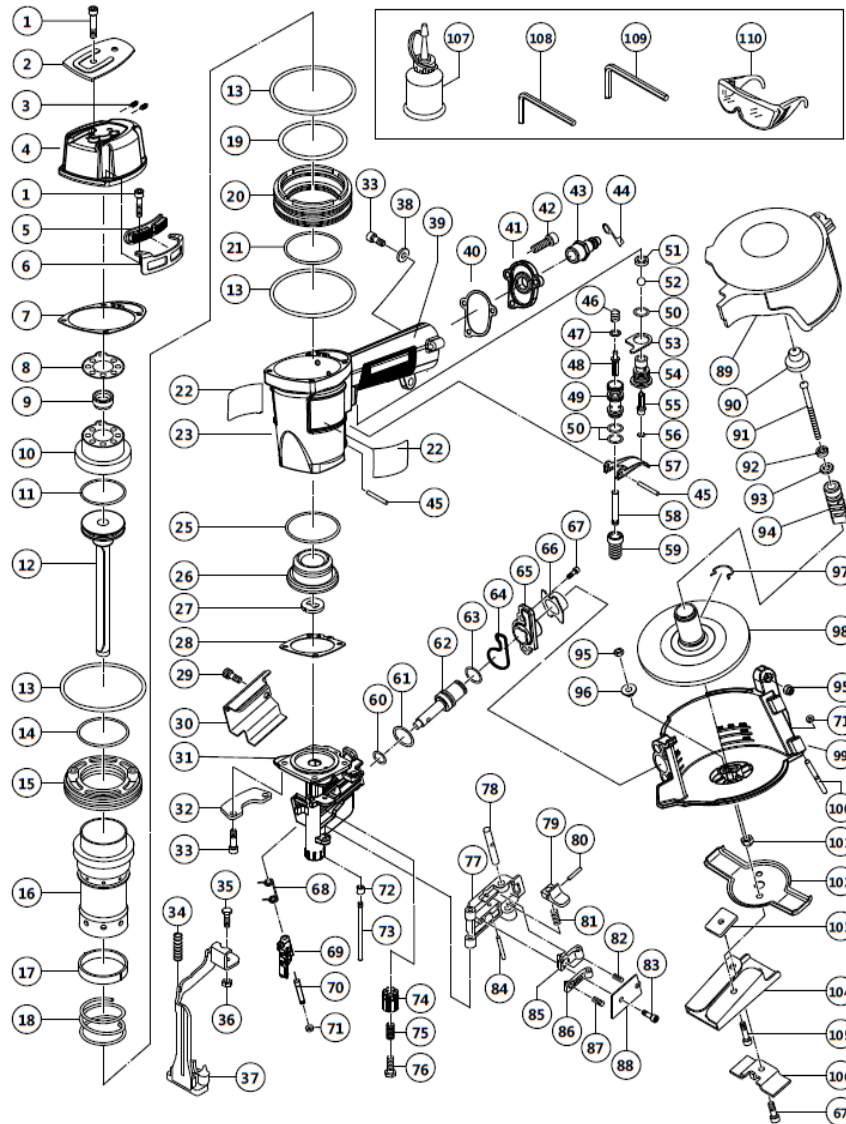

CN45N Schematic & Parts List

No	Description	Qty	No	Description	Qty	No	Description	Qty
1	Hex Bolt M5*30	6	39	Rubgun Grip	1	76	Hex Bolt M5*10	1
2	Exhaust Deflector	1	40	End cap gasket	1	77	Cover plate	1
3	Hex Bolt M5*6	2	41	End cap	1	78	Pin	1
4	Cylinder Cover	1	42	Hex Bolt M5*20	3	79	Trigger piece	1
5	Mat piece	2	43	Air inlet plug	1	80	Pin 3*10	1
6	Anti-collision protective frame	2	44	Air Inlet Coupler Cover	1	81	Spring	1
7	Cylinder Cover Washer	1	45	Pin 3*30	2	82	Spring	1
8	Lining ring	1	46	Spring	1	83	Hex Bolt M4*10	2
9	Seal air plug	1	47	O-ring 3*1.8	1	84	Pin 3*28	1
10	on-off valve	1	48	Mandril	1	85	Upper Nail stop block	1
11	O-ring 30.5*3.5	1	49	Valve seat	1	86	Under Nail stop block	1
12	Piston-Driver	1	50	O-ring 11.8*1.5	3	87	Spring	1
13	O-ring 65*2	3	51	Rectangular gasket	1	88	Baffle	1
14	O-ring 41.5*2.4	1	52	Ball	1	89	Nail house cover	1
15	Upper Collar	1	53	Stator	1	90	Send nail tray cap	1
16	Cylinder	1	54	Trigger Valve Bushing	1	91	Hex Bolt M4*50	1
17	Sealing gasket	1	55	Trigger Valve Stem	1	92	Spring washer D=4	1
18	Cylinder spring	1	56	O-ring 2.8*1.8	1	93	Plain washer D=4	1
19	O-ring 56*2.4	1	57	Trigger	1	94	Adjusting lever	1
20	Under Collar	1	58	Push rod	1	95	Nut M5	2
21	O-ring 47*2.4	1	59	Rubber sleeve	1	96	Bushing	2
22	Label	2	60	O-ring 8.75*1.8	1	97	Wire spring	1
23	Gun body	1	61	O-ring 14.2*1.9	1	98	Nail tray	1
25	O-ring 43.5*2.65	1	62	Send nail piston	1	99	Nai house	1
26	Bumper	1	63	O-ring 11.2*1.8	1	100	PIN	1
27	Sealing Gasket	1	64	Sealing ring	1	101	Nut M4	1
28	Gasket	1	65	Send nail piston cover	1	102	Nai house guard	1
29	Hex Bolt M5*8	2	66	Locking bushing	1	103	Stop block	1
30	Nose baffle	1	67	Hex Bolt M5*10	3	104	Base	1
31	Nose	1	68	Send nail claw spring	1	105	Hex Bolt M5*14	2
32	Touch pad	2	69	Send nail claw	1	106	block-oriented	1
33	Hex Bolt M5*25	5	70	Check nail pin	1	107	Oil can	1
34	Spring	1	71	Nail claw pin bush	2	108	Allen wrench M5	1
35	Hex Bolt M5*16	1	72	Cover plate Pin bush	1	109	Allen wrench M4	1
36	Nut M5	1	73	Cover plate Pin	1	110	Goggles	1
37	Safety	1	74	Adjusting knob	1	111		
38	Plain wahser	1	75	Adjusting spring	1	112		